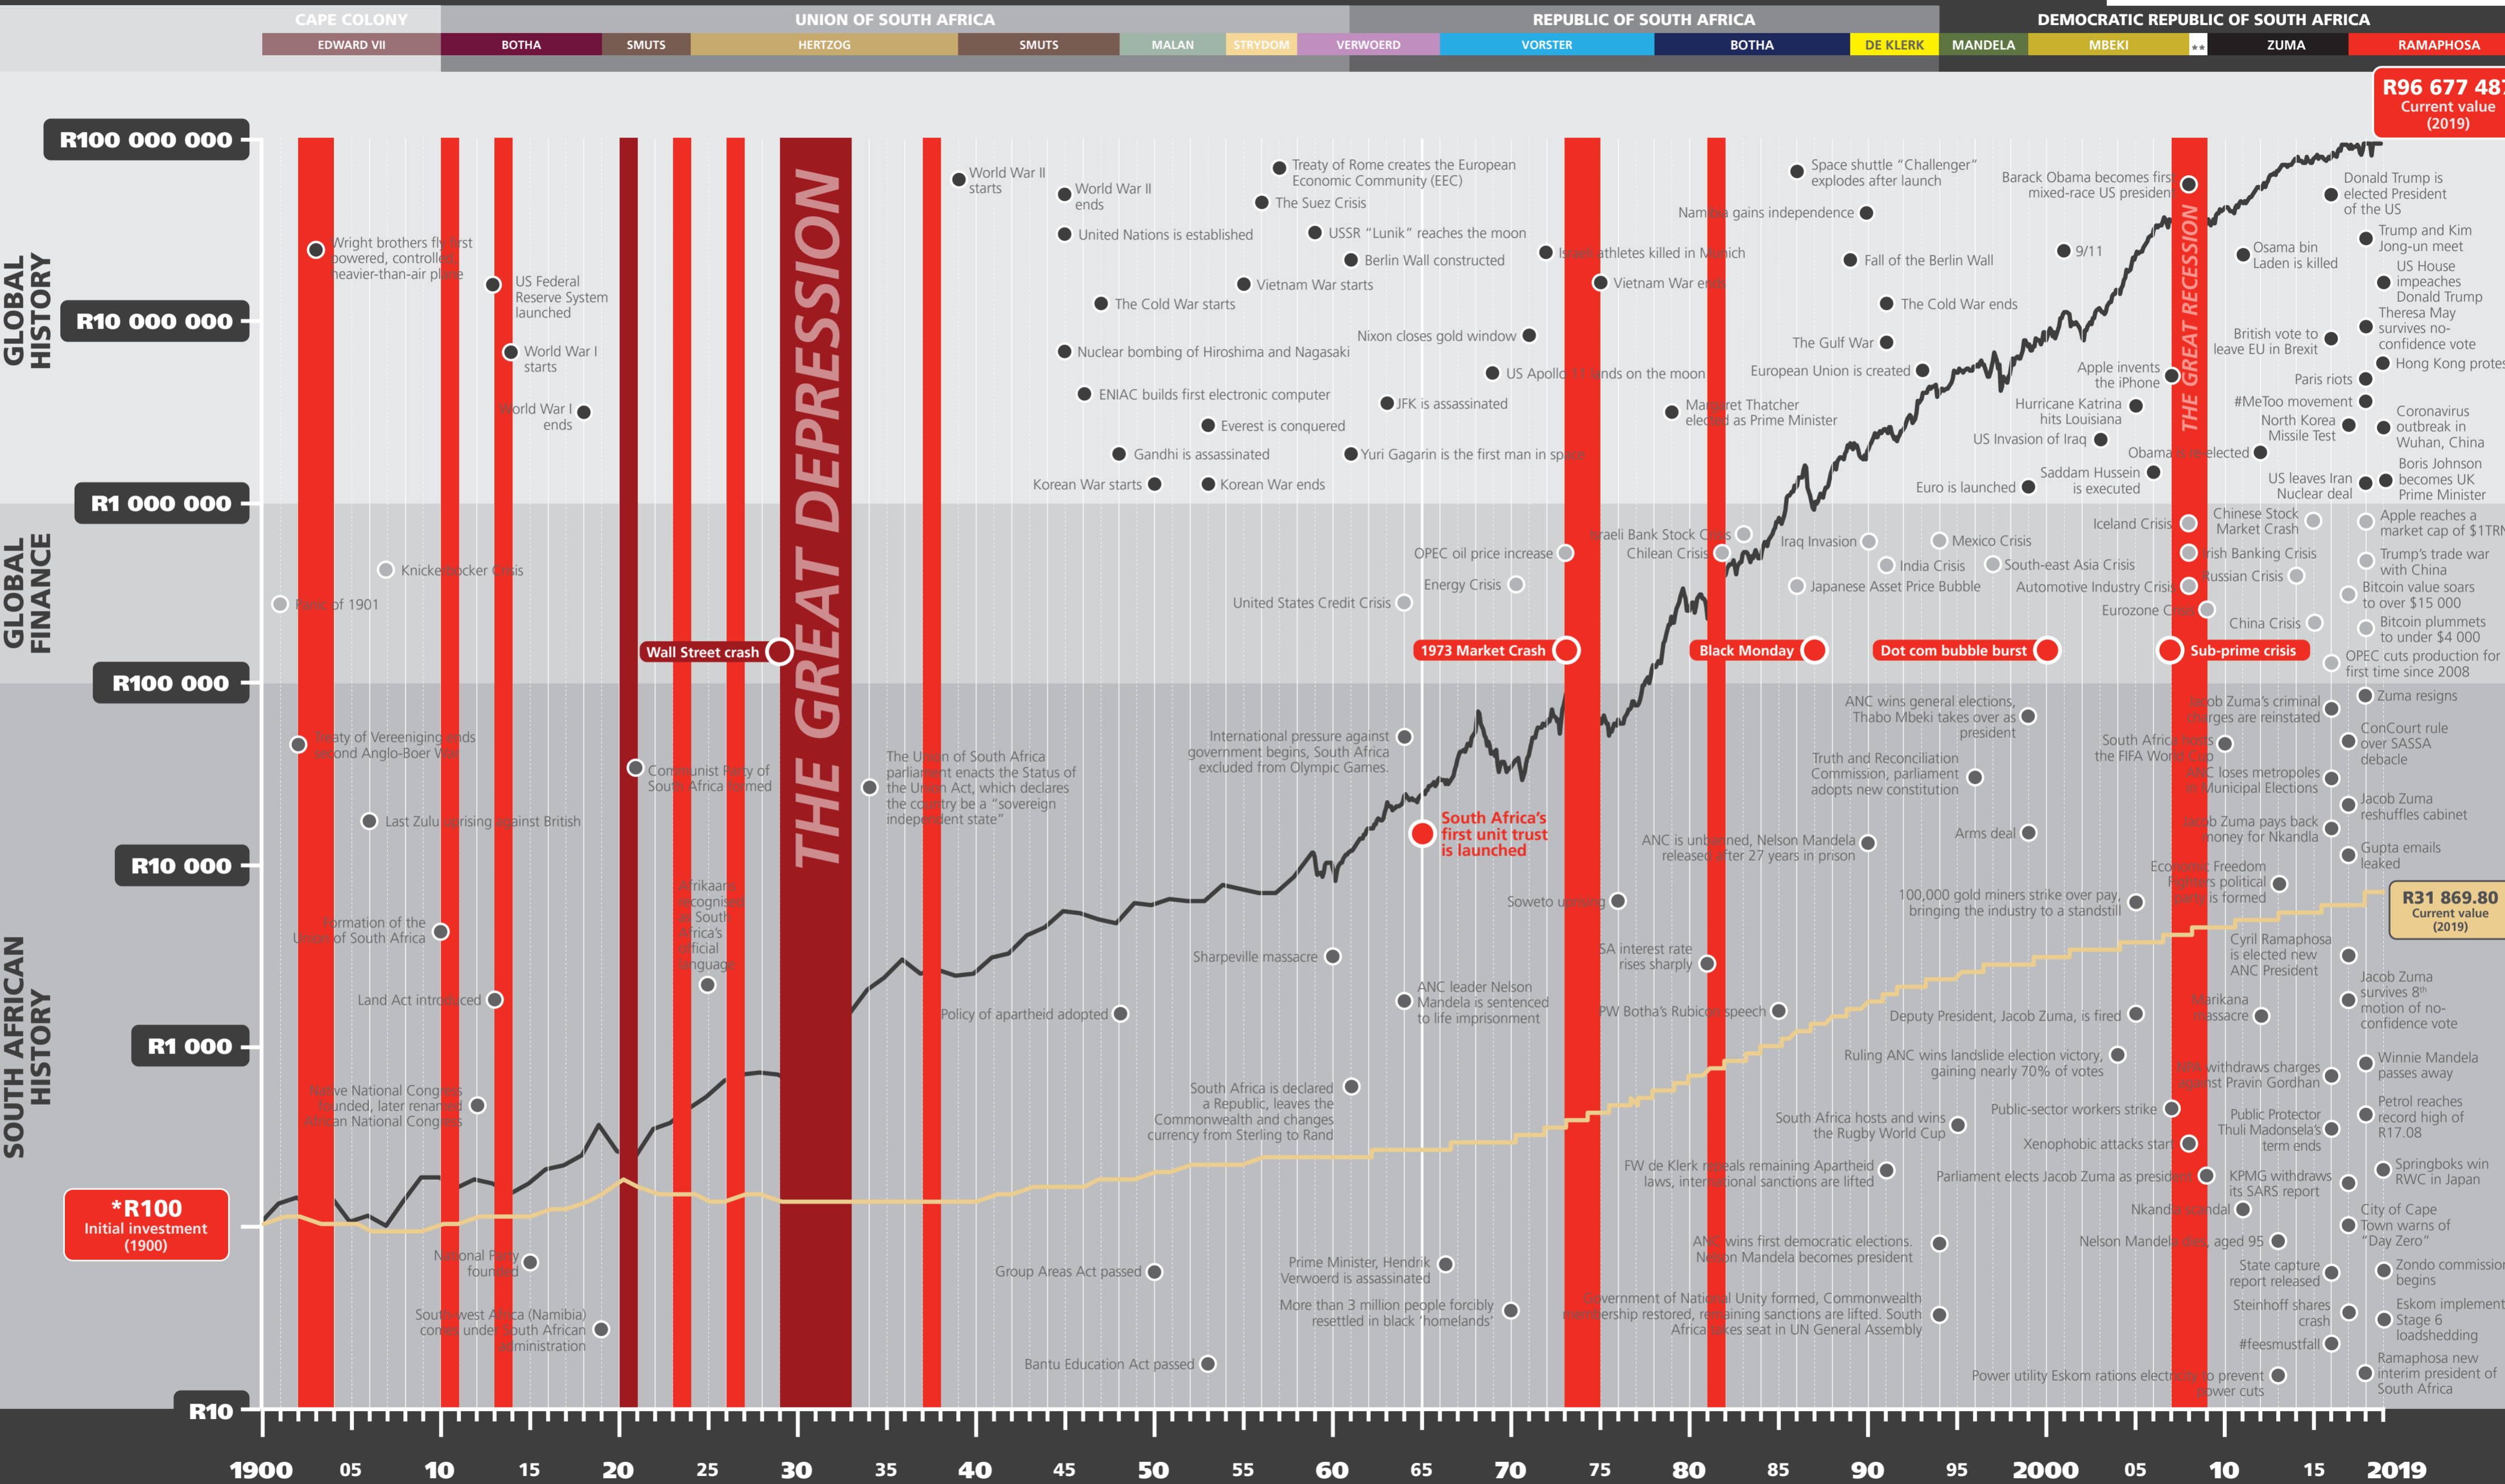

HISTORY OF THE JSE 1900 – 2019

*Assumed R1 = £1 for purposes of illustration
**Motlanthe (Deputy): between 2008 and 2009
Recession
Depression