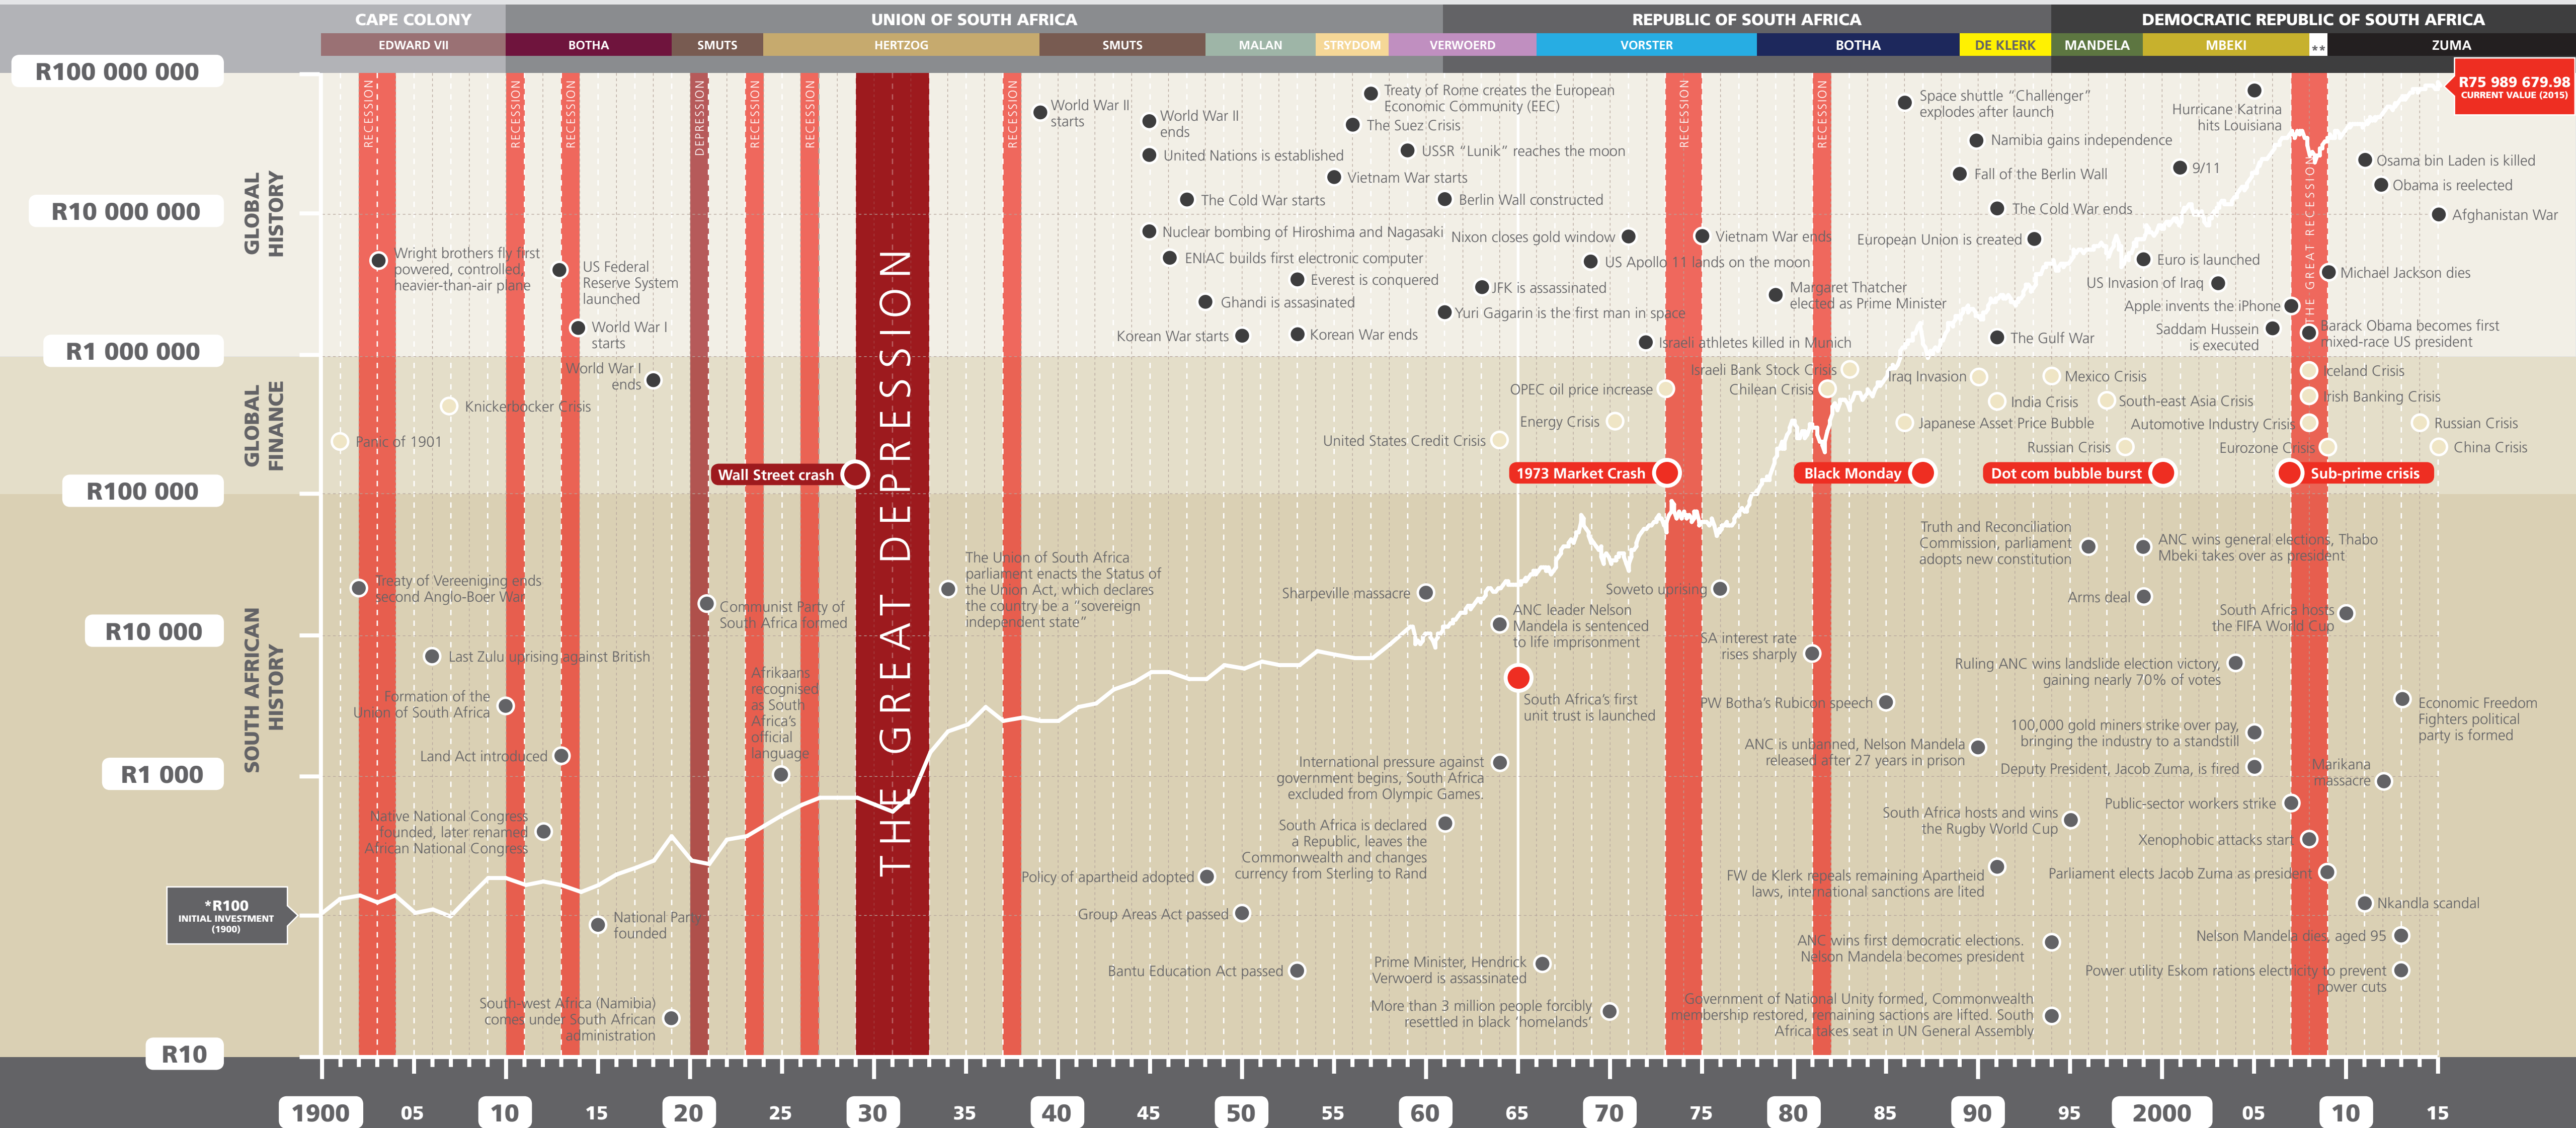

HISTORY OF THE JSE 1900 – 2015

* Assumed R1 = £1 for purposes of illustration
**Motlanthe (Deputy): between 2008 and 2009